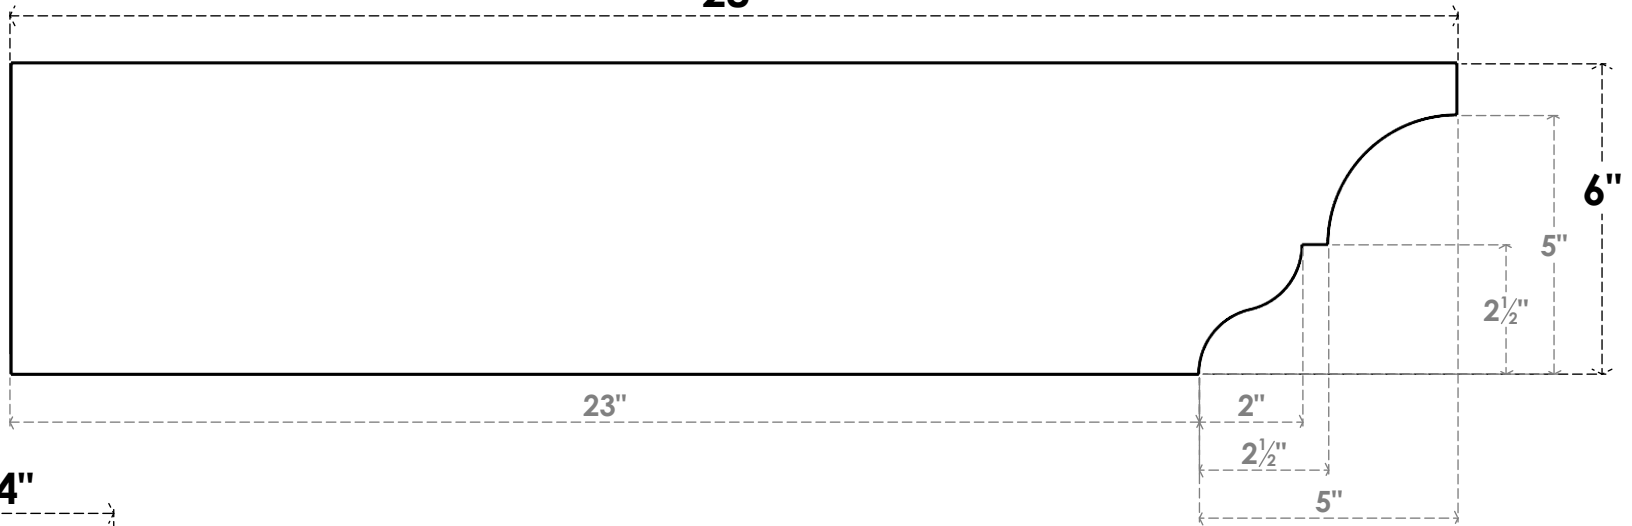

ITEM NUMBER: RFTURO040X06000X28000X006ASH00RCPR

4"W X 6"H X 28"L TIMBERTHANE ROUGH CEDAR ASHEBORO FAUX WOOD OPEN RAFTER TAIL, 6"L END, PRIMED TAN

SIDE PROFILE

FRONT PROFILE

ISOMETRIC

GENERATED DATE : 03/02/2023