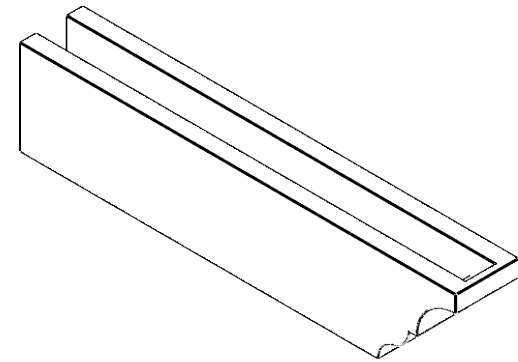

ITEM NUMBER: RFTURO040X06000X28000X006ASH00RCPR

4"W X 6"H X 28"L TIMBERTHANE ROUGH CEDAR ASHEBORO FAUX WOOD OPEN RAFTER TAIL, 6"L END, PRIMED TAN

SIDE PROFILE

FRONT PROFILE

ISOMETRIC

GENERATED DATE : 03/02/2023

EKENA MILLWORK
2300 WEST MAIN ST.
CLARKSVILLE, TX 75426
TOLL FREE: 866-607-0453
WWW.EKENAMILLWORK.COM

NOTES

1. INSTALLATION TO BE COMPLETED IN ACCORDANCE WITH MANUFACTURER'S SPECIFICATIONS.
2. DRAWING MAY NOT BE TO SCALE
3. THIS DRAWING IS INTENDED FOR DESIGN AND PLANNING PURPOSES ONLY.
4. ALL INFORMATION CONTAINED HEREIN WAS CURRENT AT THE TIME OF DEVELOPMENT BUT MUST BE REVIEWED AND APPROVED BY THE PRODUCT MANUFACTURER TO BE CONSIDERED ACCURATE.
5. TIMBERTHANE ARCHITECTURAL PRODUCTS ARE MADE FROM HIGH DENSITY URETHANE AND COME FACTORY PRIMED