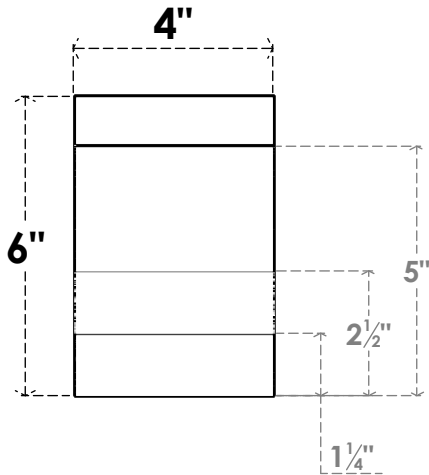

ITEM NUMBER: RFTURO040X06000X28000X006ASH00RCPR

4"W X 6"H X 28"L TIMBERTHANE ROUGH CEDAR ASHEBORO FAUX WOOD OPEN RAFTER TAIL, 6"L END, PRIMED TAN

SIDE PROFILE

FRONT PROFILE

ISOMETRIC

GENERATED DATE : 03/02/2023